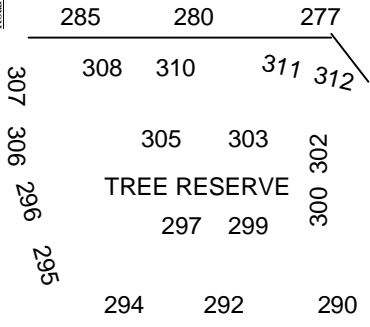

FOUNTAIN

TELEGRAPH HOTEL

Road closed at 8am

ENTRY TO SITES 38-120 & 227-325

116 120
115 110

Road closed at 8am

ONE WAY TRAFFIC AT ALL TIMES

ENTRY TO SITES 121-155 & 201-226

AITKEN STREET

ENTRY TO SITES 73-80, 156-200, & 251-325

Road closed at 8am

152 153
151 154

TOILET

ENTRY TO SITES 73-80 & 252-316

ENTRY TO SITES 73-80 & 251-325

STALLHOLDER CAR PARKING