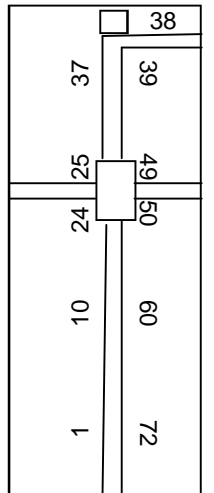

FOUNTAIN

TELEGRAPH HOTEL

Road closed at 8am

ENTRY TO SITES 38-120 & 227-325

116 120
115 110

Road closed at 8am

ONE WAY TRAFFIC AT ALL TIMES

ENTRY TO SITES 121-155 & 201-226

AITKEN STREET

ENTRY TO SITES 73-80, 156-200, & 251-325

Road closed at 8am

152 153
151 154

TOILET

ENTRY TO SITES 73-80 & 252-316

ENTRY TO SITES 73-80 & 251-325

STALLHOLDER CAR PARKING