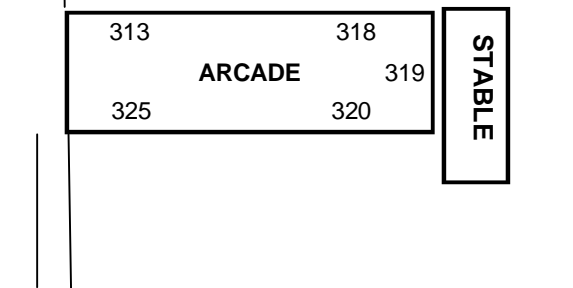

AITKEN STREET

ENTRY TO SITES 73-80, 156-200, & 251-325

Road closed at 8am

152 153
151 154

TOILET

ENTRY TO SITES 73-80 & 252-316

ENTRY TO SITES 73-80 & 251-325

STALLHOLDER CAR PARKING