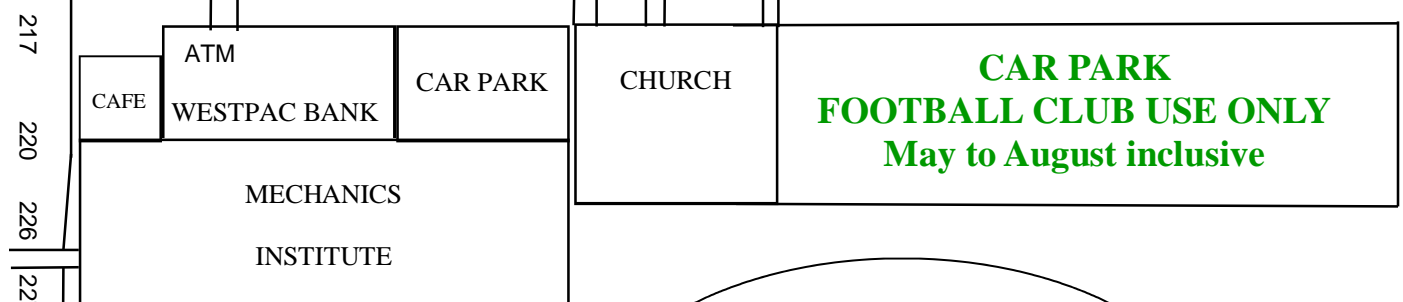

FOUNTAIN

TELEGRAPH HOTEL

Road closed at 8am

ENTRY TO SITES 38-120 & 227-325

116 120
115 110

Road closed at 8am

ONE WAY TRAFFIC AT ALL TIMES

ENTRY TO SITES 121-155 & 201-226

AITKEN STREET

ENTRY TO SITES 73-80, 156-200, & 251-325

Road closed at 8am

152 153
151 154

TOILET

ENTRY TO SITES 73-80 & 252-316

ENTRY TO SITES 73-80 & 251-325

STALLHOLDER CAR PARKING